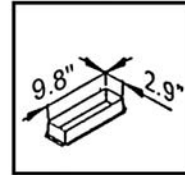

SAKURA KITCHEN RANGEHOOD
MODEL NO : U2 II 30" A/W/S/Bk

Product	Sakura Rangehood
Model No	U2 II 30" A/W/S/Bk
Last Revised	Mar. 10, 2004

Drawing No : U2dim02.jpg

Critical dimensions for Installation

Note: All dimensions shown on this drawing is for reference only, Sakura reserve the right to make modification and/or improvement without prior notice