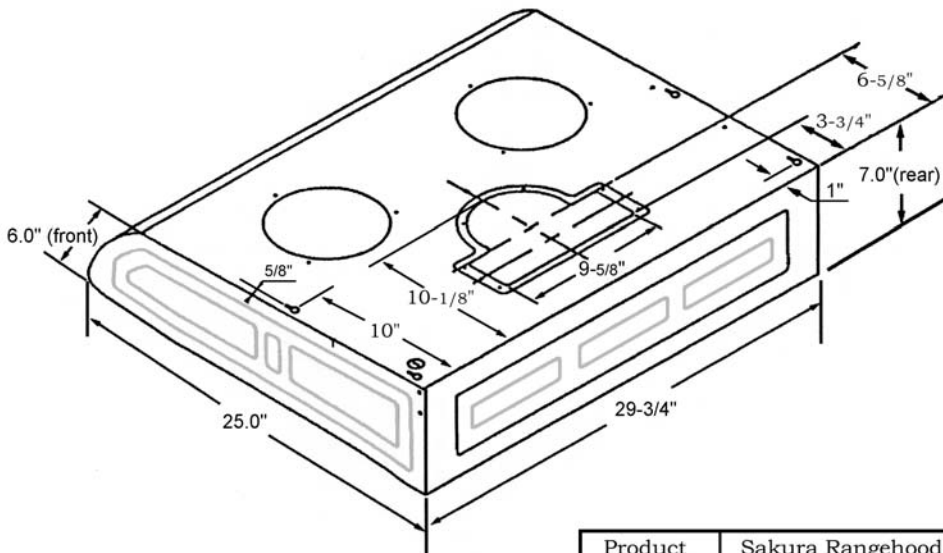

SAKURA KITCHEN RANGEHOOD
MODEL NO : U2 II 30" A/W/S/Bk

Product	Sakura Rangehood
Model No	U2 II 30" A/W/S/Bk
Last Revised	Mar. 10, 2004

Drawing No : U2dim02.jpg

Critical dimensions for Installation

Note: All dimensions shown on this drawing is for reference only, Sakura reserve the right to make modification and/or improvement without prior notice