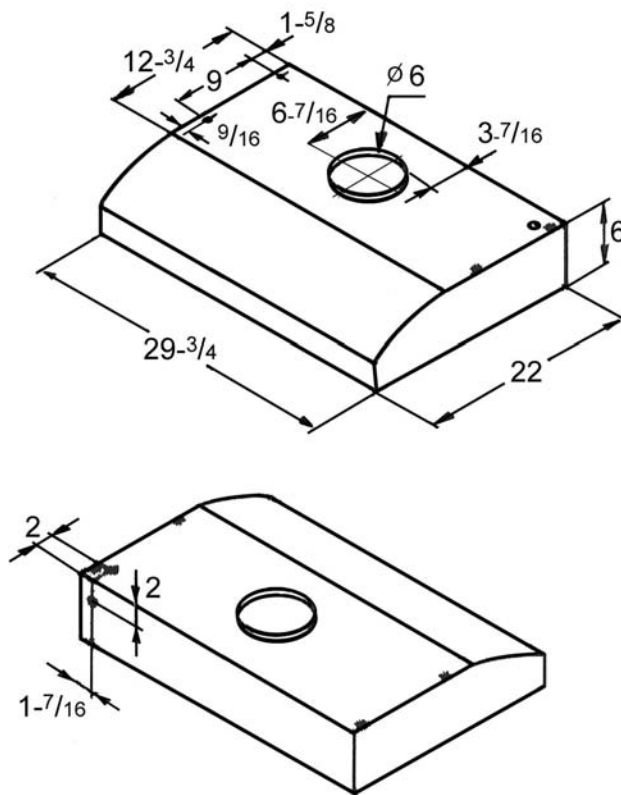

R-727 RANGE HOOD

MOTOR: 120V / 60Hz
AMPS: 2.5 A
R.P.M.: 1650 / 1350

R--727(30) A,W,S

Note: All dimensions shown on this drawing is for reference only, Sakura reserve the right to make modification and/or improvement without prior notice.