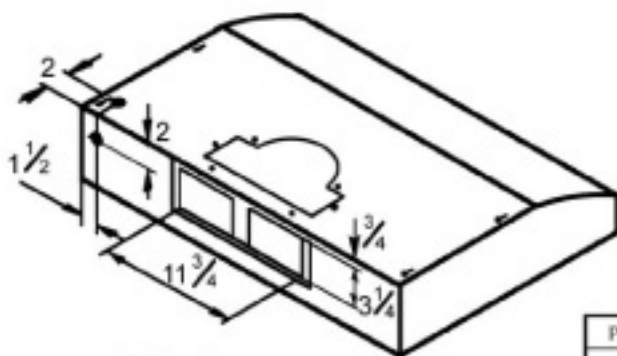

**SAKURA KITCHEN RANGE HOOD**  
**MODEL NO : R-747 II A/W/S/Bk/Hs**

Unit: Inch

Product	Sakura Rangehood
Model No	R74730/36 A/W/S/Bk
Last Revised	Mar, 10, 2004

Drawing file: R747.dwg

Note: All dimensions shown on this drawing is for reference only, Sakura reserve the right to make modification and/or improvement without prior notice.