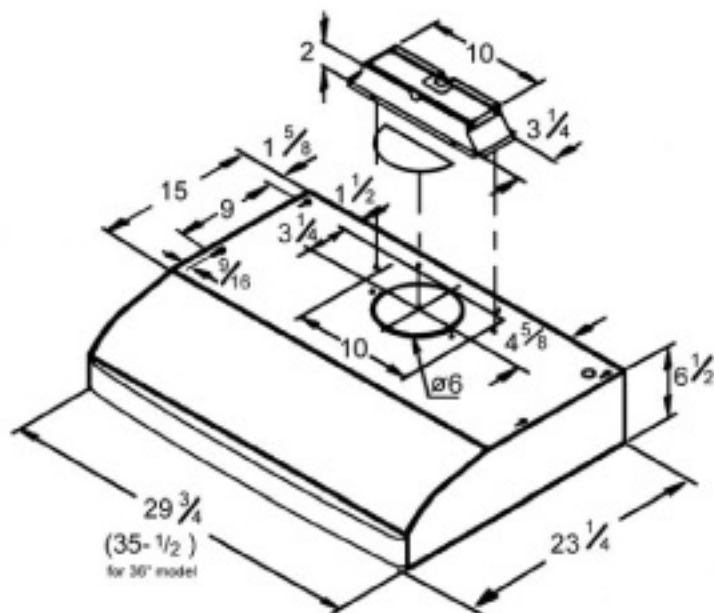

**SAKURA KITCHEN RANGE HOOD**  
**MODEL NO : R-747 II A/W/S/Bk/Hs**

Unit: Inch

Product	Sakura Rangehood
Model No	R74730/36 A/W/S/Bk
Last Revised	Mar, 10, 2004

Drawing file: R747.dwg

Note: All dimensions shown on this drawing is for reference only, Sakura reserve the right to make modification and/or improvement without prior notice.