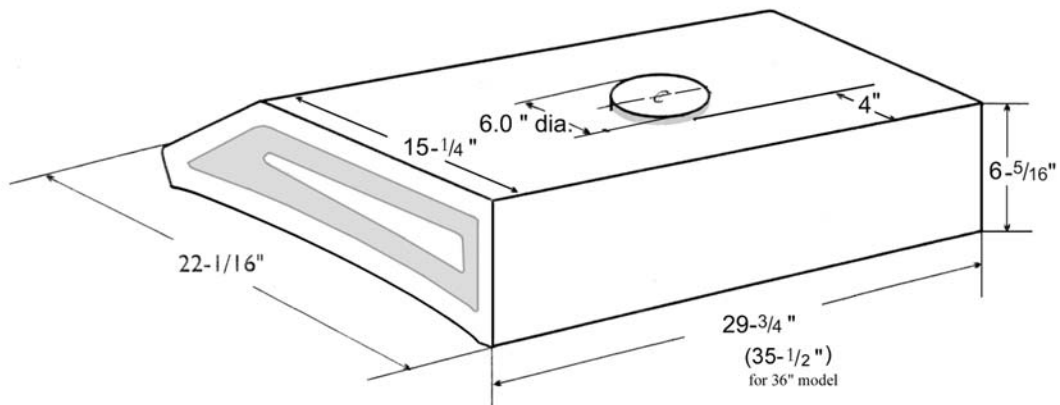

SAKURA KITCHEN RANGE HOOD
MODEL NO : R-76730" & 36" W/HS

MODEL NO : R767

Product	Sakura Rangehood
Model No	R76730"/36" W/HS
Last Revised	Mar. 10, 2004

Drawing No: R767.jpg

- Note: 1. Unit used in this drawing is inch.
 2. All dimensions shown on this drawing is for reference only, Sakura reserve the right to make modification and/or improvement without prior notice.