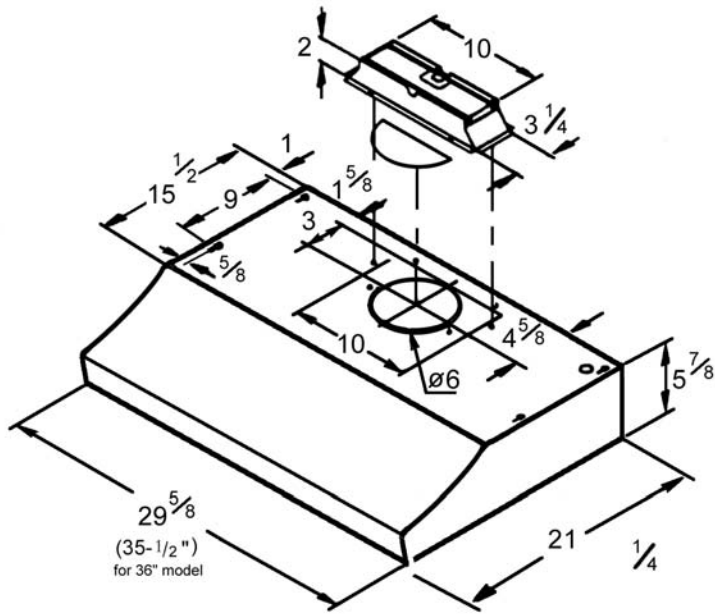

SAKURA KITCHEN RANGE HOOD
MODEL NO : R-8168 W/HS

Product	Sakura Rangehood
Model No	R8168-30"/36" W/HS
Last Revised	Mar. 10, 2004

Drawing No: R8168.jpg

- Note: 1. Unit used in this drawing is inch.
 2. All dimensions shown on this drawing is for reference only, Sakura reserve the right to make modification and/or improvement without prior notice.