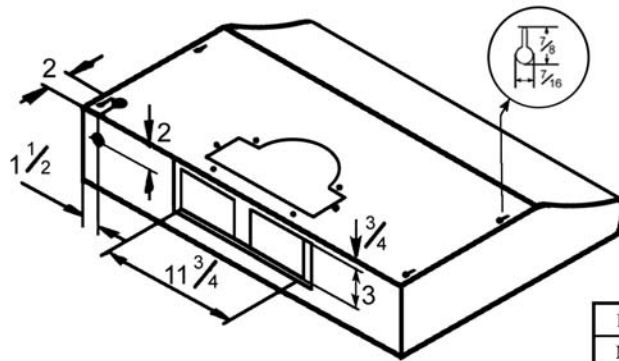

SAKURA KITCHEN RANGE HOOD
MODEL NO : R-8168 W/HS

Product	Sakura Rangehood
Model No	R8168-30"/36" W/HS
Last Revised	Mar. 10, 2004

Drawing No: R8168.jpg

- Note: 1. Unit used in this drawing is inch.
 2. All dimensions shown on this drawing is for reference only, Sakura reserve the right to make modification and/or improvement without prior notice.