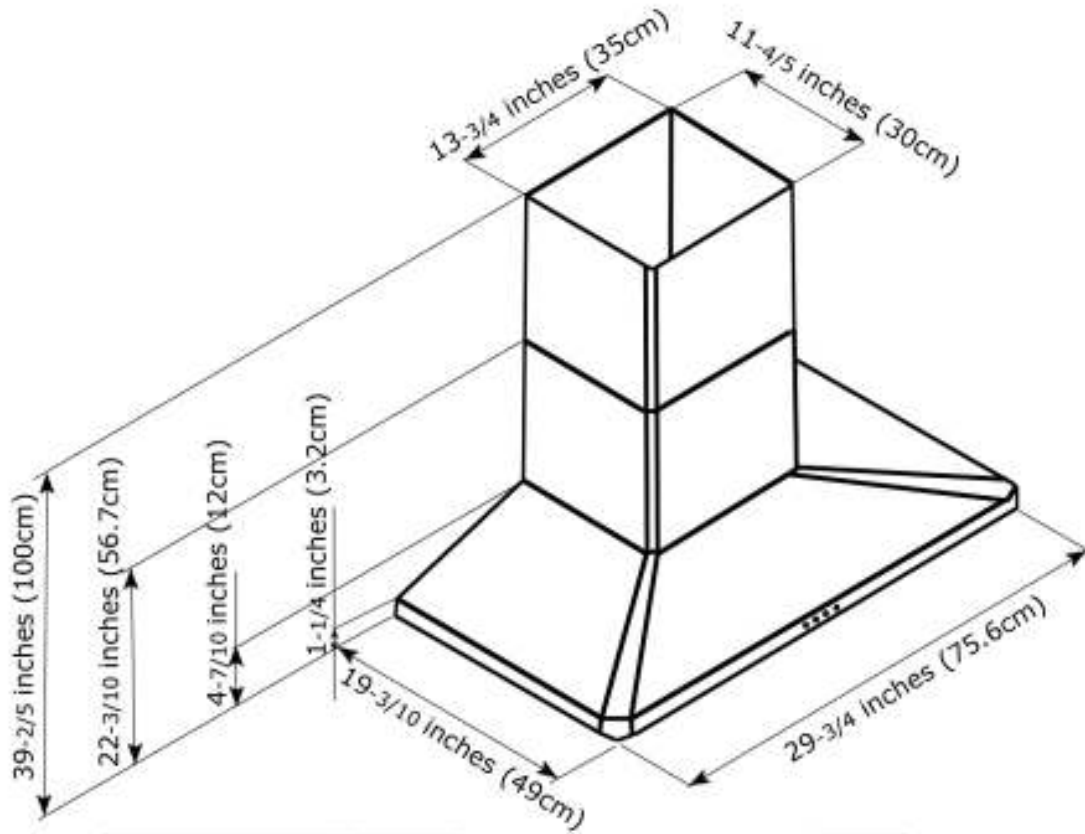

SAKURA KITCHEN RANGE HOOD

Wall Mount 30 Inches S. Steel. Chimney Hood

Model No: R7730 HS

Product	Sakura Rangehood
Model No	R7730 HS
Last Revised	Jan 18, 2007

Drawing No:R7730.jpg

Note: All dimensions shown on this drawing is for reference only, Sakura reserve the right to make modification and/or improvement without prior notice.