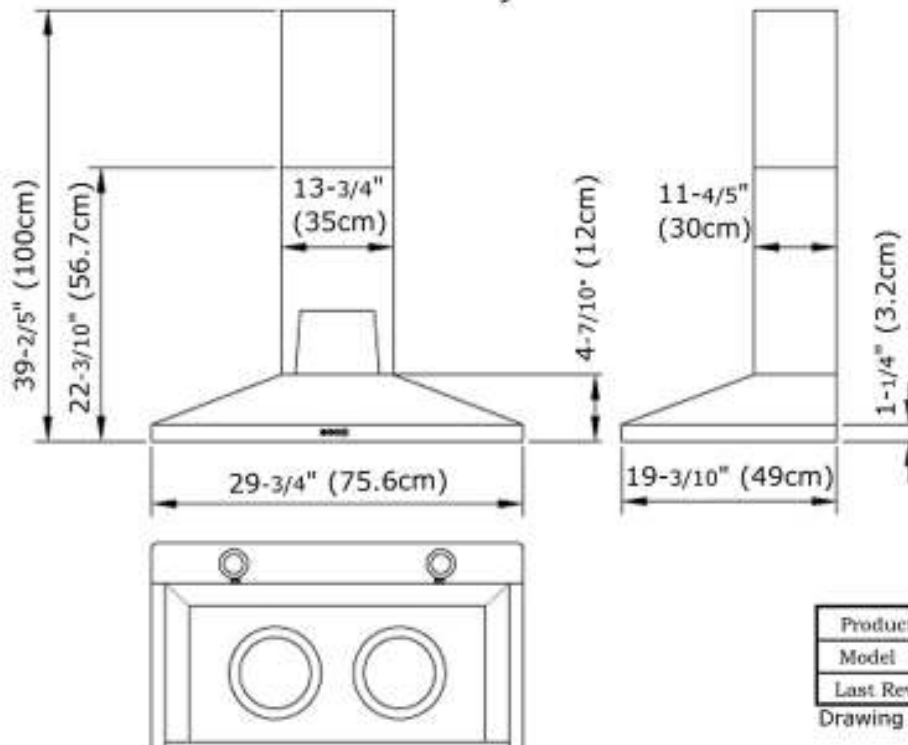

SAKURA KITCHEN RANGE HOOD

Wall Mount 30 Inches S. Steel. Chimney Hood

Model No: R7730 HS

Product	Sakura Rangehood
Model No	R7730 HS
Last Revised	Jan 18, 2007

Drawing No:R7730.jpg

Note: All dimensions shown on this drawing is for reference only, Sakura reserve the right to make modification and/or improvement without prior notice.