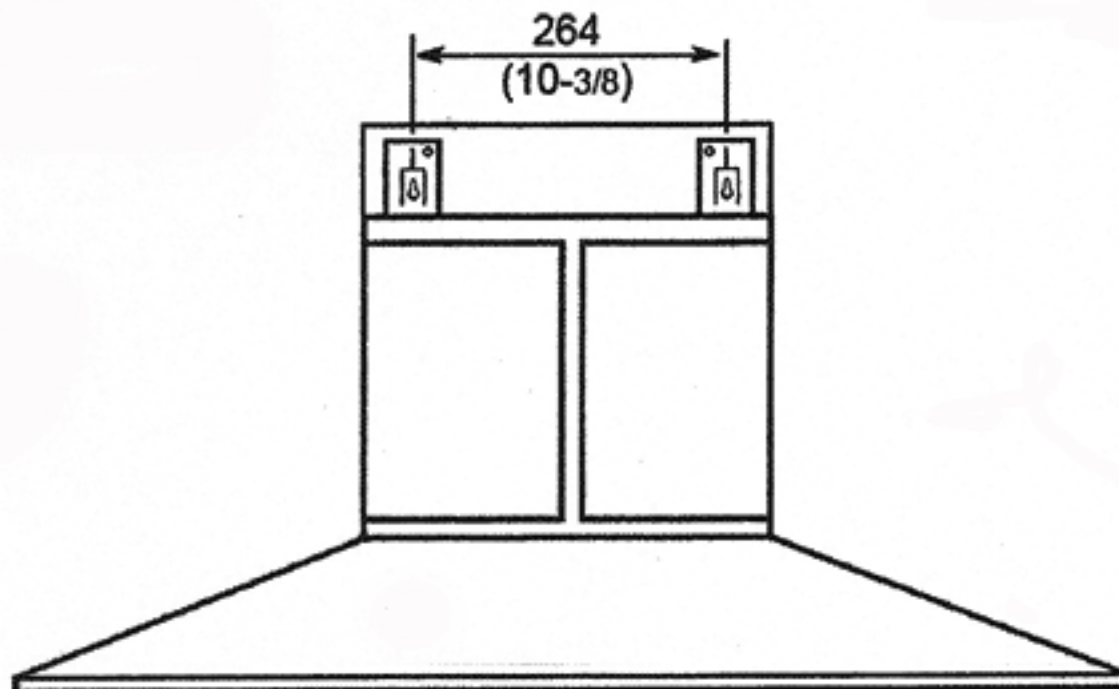

R-7770-36" RANGE HOOD

MOTOR: 120V / 60 Hz
AMPS: 1.7 A (200 Watts)
R.P.M.: 1400 / 1200

Unit in mm (Inch)

To install R7770 over drywall (or other similar wood construction), a strong mounting bracket is recommended to support the weight of hood, please refer to operating instruction for detail

Products specification subject to change without notice.

(R7770-1.jpg, 050914)